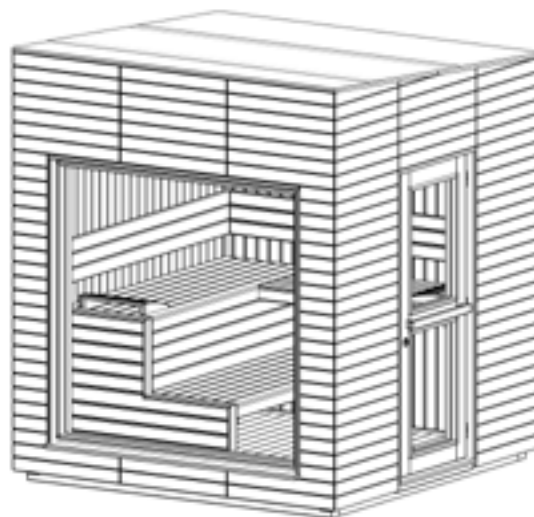

## ALPINA MEDIUM VIEW

## Features

- Element cabin – wall thickness with decor 160 mm, 110 mm without decor (insulation 80 mm)
- Alpina wall decor outside 50 mm in spruce - colour selectable and without decor selectable
- Walls inside in spruce 15 mm tongue and groove
- 19 mm floor boards as base
- Impregnated base frame
- Outer lockable wooden door with isolated glass
- 1 Double-glazed fixed window (1686 x 1666 mm)
- Interior made of limewood
- 3 benches 620 mm wide
- 2 backrests
- Intermediate bench panel
- Lamp with protection grill without bulb - for sauna room