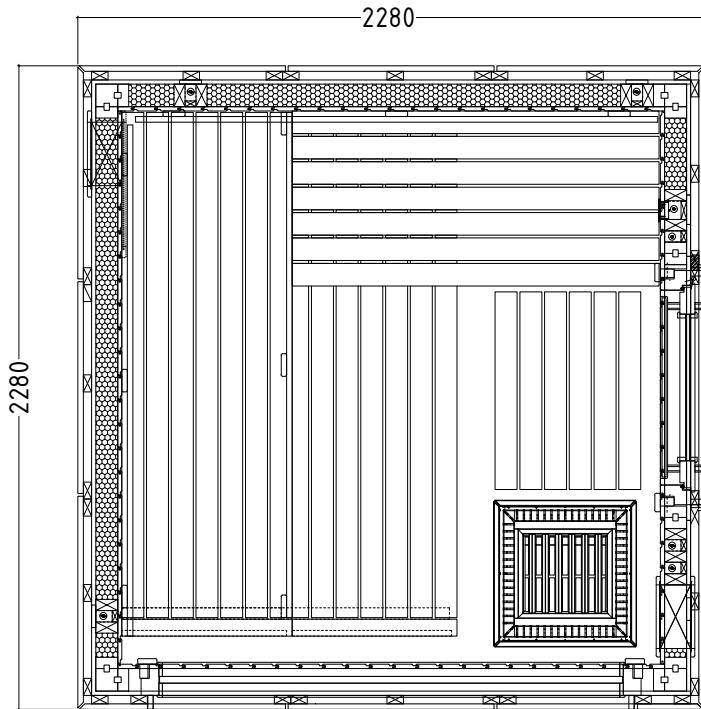

## Features

- Element cabin – wall thickness with decor 160 mm, 110 mm without decor (insulation 80 mm)
- Alpina wall decor outside 50 mm in spruce - colour selectable and without decor selectable
- Walls inside in spruce 15 mm tongue and groove
- 19 mm floor boards as base
- Impregnated base frame
- Outer lockable wooden door with isolated glass
- 1 Double-glazed fixed window (1686 x 1666 mm)
- Interior made of limewood
- 3 benches 620 mm wide
- 2 backrests
- Intermediate bench panel
- Lamp with protection grill without bulb - for sauna room

## Accessoires

LED-Set  
LED-ALP1 (cabin)

Art.-Nr.	1-053-677	1-053-678	1-053-679	1-053-680	1-053-681	1-053-682
	ALP-M-V-DGR	ALP-M-V-DCL	ALP-M-V-BGR	ALP-M-V-BCL	ALP-M-V-ZGR	ALP-M-V-ZCL
Dimensions [mm]	2280 x 2280 x 2630		2280 x 2280 x 2630		2280 x 2280 x 2630	
Construction	Element		Element		Element	
Wall thickness [mm]	110 / 160		110 / 160		110	
Type of wood outside, decor	<b>Spruce dark grey *)</b>		<b>Spruce light grey **)</b>		<b>No decor</b>	
Type of wood inside, tongue-groove	Spruce		Spruce		Spruce	
Type of wood interior	Limewood		Limewood		Limewood	
Interior fittings	Prestige		Prestige		Prestige	
Benches number (top / above)	2/1		2/1		2/1	
Adjustable headboard on a bench	No		No		No	
Colour glass	<b>grey</b>	<b>clear</b>	<b>grey</b>	<b>clear</b>	<b>grey</b>	<b>clear</b>
Infrared full spectrum radiator [W]	No		No		No	
Headrests number	2		2		2	
Heater safety guard [mm]	No		No		No	
Floor grid [mm]	700 x 530		700 x 530		700 x 530	
Silicone cables for Saunaheater 5x2,5mm <sup>2</sup>	6 m		6m		6m	
Silicone cables for Saunalight 3x1,5mm <sup>2</sup>	4 m		4 m		4 m	
Persons	up to 5		up to 5		up to 5	
Volume [m <sup>3</sup> ]	7,9		7,9		7,9	
Recommended heater power [kW]	9 - 10,5		9 - 10,5		9 - 10,5	
Mirrored assembly option	No		No		No	

## Floor plan