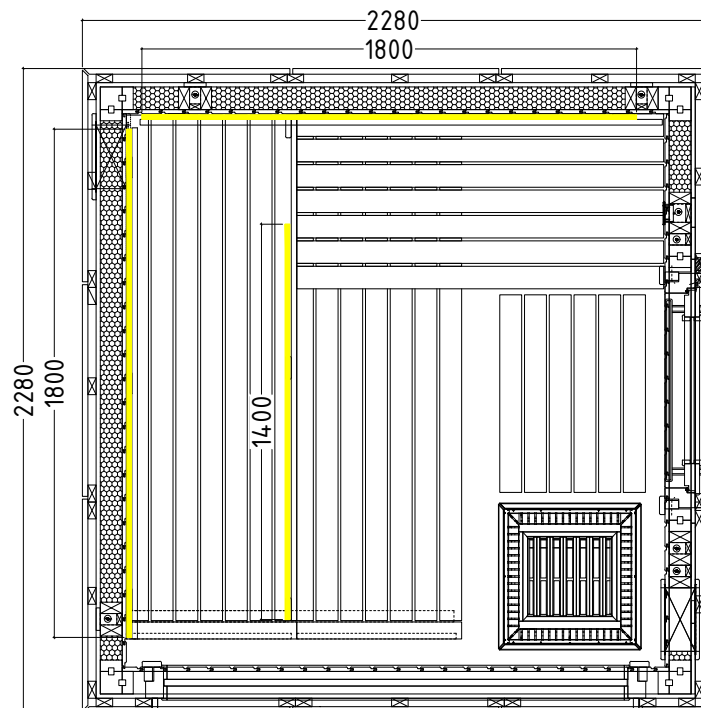

Installation plan accessories