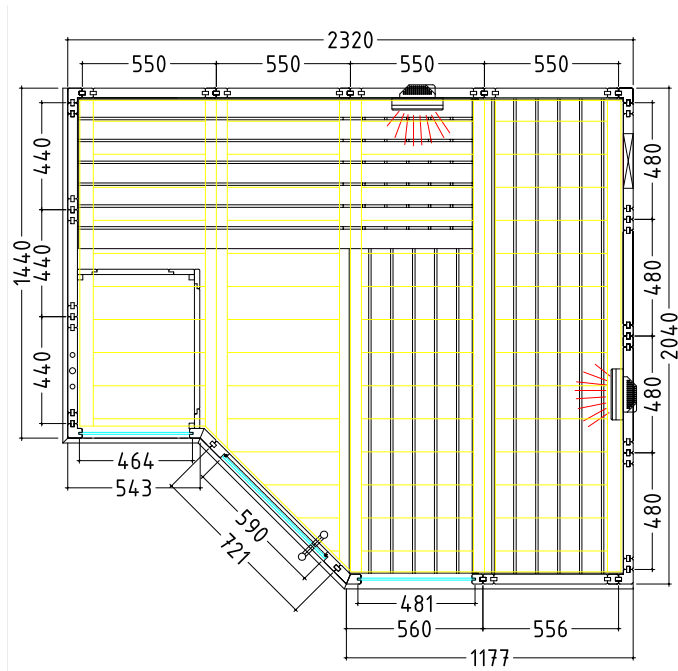

ARKTIS INFRA+

HARVIA

Sauna & Spa

Let's sauna.

Floor plan

Structure left