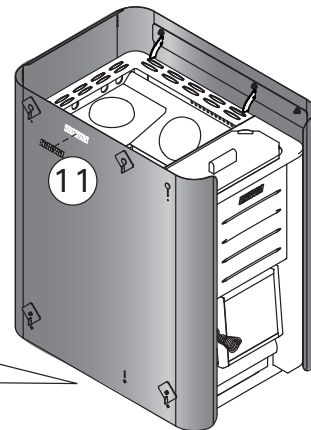

WL400, WL500, WL700, WL800

WL450, WL550, WL590, WL750, WL850

WL600, WL650

x 4

		B min.	C min.	D min.
WL400/WL450	M1, M2, M3/SL	50	50	300
WL500/WL550	20 Pro/SL/Duo, 20 Boiler, 20 SL Boiler	62	62	422
WL600/WL650	20 ES Pro/S			
WL700/WL750	26 Pro	73	73	526
WL800/WL850	36/36 Duo	90	90	700
WL500/WL590	20 RS/LS Pro	62	62	422