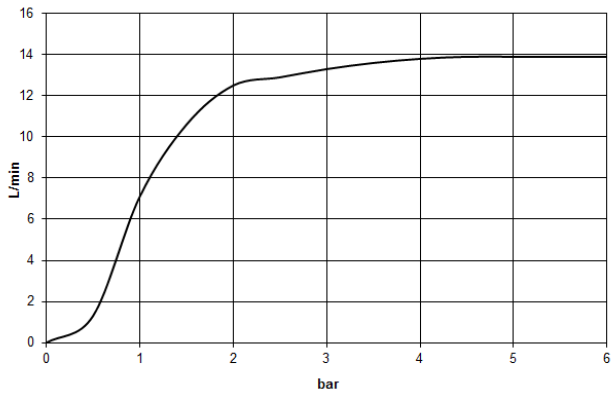

LULU Rain shower with wall fixing 300 x 240 mm - Brushed Dark Platinum

28 786 710

- 450 mm projection
- rain shower 300 x 240mm
- rosette 78 x 60 mm
- 1/2" connection
- with anti-scale system
- quick clearing
- WRAS: 1707033

	Brushed Dark Platinum	28 786 710-99
	Chrome	28 786 710-00
	Brushed Platinum	28 786 710-06
	Platinum	28 786 710-08
	Brushed Durabronze (23kt Gold)	28 786 710-28

Recommended miscellaneous

- Concealed wall elbow -** 35 085 970 90
- min. recess depth 90 mm
 - max. recess depth 163 mm

LULU Rain shower with wall fixing 300 x 240 mm - Brushed Dark Platinum

28 786 710

mm [inches]

Flow rate chart

LULU Rain shower with wall fixing 300 x 240 mm - Brushed Dark Platinum

28 786 710

Spare parts list