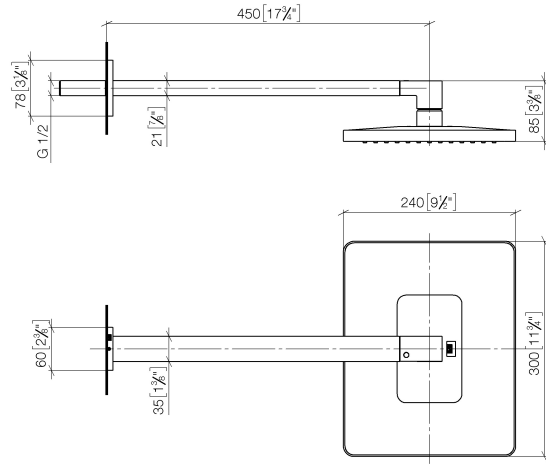

LULU Rain shower with wall fixing 300 x 240 mm - Brushed Dark Platinum

28 786 710

- 450 mm projection
- rain shower 300 x 240mm
- rosette 78 x 60 mm
- 1/2" connection
- with anti-scale system
- quick clearing
- WRAS: 1707033

	Brushed Dark Platinum	28 786 710-99
	Chrome	28 786 710-00
	Brushed Platinum	28 786 710-06
	Platinum	28 786 710-08
	Brushed Durabronze (23kt Gold)	28 786 710-28

Recommended miscellaneous

- Concealed wall elbow -** 35 085 970 90
- min. recess depth 90 mm
 - max. recess depth 163 mm

LULU Rain shower with wall fixing 300 x 240 mm - Brushed Dark Platinum

28 786 710

mm [inches]

Flow rate chart

LULU Rain shower with wall fixing 300 x 240 mm - Brushed Dark Platinum

28 786 710

Spare parts list

No.	Item Number	Name	Quantity used	Delivery time
1	04 30 31 032 00 90	fixing set	1	2
2	09 30 11 160 90	disc	1	2
3	09 31 11 084 90	pin	2	2
4	09 31 11 048 90	pin	1	2
5	09 27 71 019-99	rosette	1	50
6	04 28 22 247 20-99	pipe	1	50
7	90 14 10 011 00 90	seal	1	2
8	09 31 11 040 90	pin	1	2
9	90 31 20 087 00-99	plug	1	50
10	09 31 11 036 90	pin	1	2
11	09 17 01 180-99	connection	1	50
12	04 12 05 062 00-99	shower	1	50