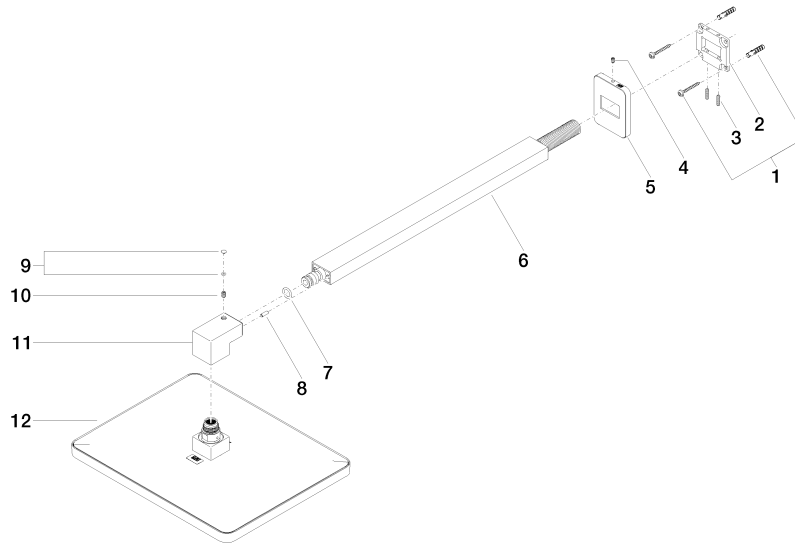

LULU Rain shower with wall fixing 300 x 240 mm - Brushed Dark Platinum

28 786 710

- 450 mm projection
- rain shower 300 x 240mm
- rosette 78 x 60 mm
- 1/2" connection
- with anti-scale system
- quick clearing
- WRAS: 1707033

	Brushed Dark Platinum	28 786 710-99
	Chrome	28 786 710-00
	Brushed Platinum	28 786 710-06
	Platinum	28 786 710-08
	Brushed Durabronze (23kt Gold)	28 786 710-28

Recommended miscellaneous

- Concealed wall elbow -** 35 085 970 90
- min. recess depth 90 mm
 - max. recess depth 163 mm

LULU Rain shower with wall fixing 300 x 240 mm - Brushed Dark Platinum

28 786 710

mm [inches]

Flow rate chart

LULU Rain shower with wall fixing 300 x 240 mm - Brushed Dark Platinum

28 786 710

Spare parts list

No.	Item Number	Name	Quantity used	Delivery time
1	04 30 31 032 00 90	fixing set	1	2
2	09 30 11 160 90	disc	1	2
3	09 31 11 084 90	pin	2	2
4	09 31 11 048 90	pin	1	2
5	09 27 71 019-99	rosette	1	50
6	04 28 22 247 20-99	pipe	1	50
7	90 14 10 011 00 90	seal	1	2
8	09 31 11 040 90	pin	1	2
9	90 31 20 087 00-99	plug	1	50
10	09 31 11 036 90	pin	1	2
11	09 17 01 180-99	connection	1	50
12	04 12 05 062 00-99	shower	1	50