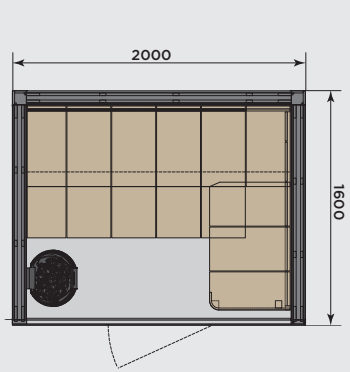

VENTURA

#healingwithheat

VENTURA

The Harvia Ventura sauna cabin is our modern flagship sauna cabin with a versatile material selection and easy-to-assemble structure. The streamlined design of the Ventura sauna cabin pleases your eyes and provides the ultimate sauna experience.

Relax - and enjoy the healing heat of the Ventura sauna!

Features

- Easy installation
- Versatile material selection (Ventura panels always inside the cabin)
- Streamlined look with full glass front and enhanced Ventura panels
- Measures and lay-out easily modifiable
- Enhanced PIR insulation
- Available as a hybrid sauna

Product details

- High performance (PIR insulation) for energy efficiency
- Glass wall made of single pane 8mm tempered glass
- Ventura benches with high quality ash veneer on top
- External and internal panels with high quality ash veneer on top
- Wall thickness ca. 100mm width
- Sauna heater sold separately

SHV1620

SHV2020

Wall material

Ash

Bench material

Ash

Technical details	SHV1620	SHV2020
Persons	1-3	1-6
Width x Depth x Height	2000x1600x2100	2000x2000x2100
Net weight, kg	315	360
Recommended heating output, kW	4-6	9-16