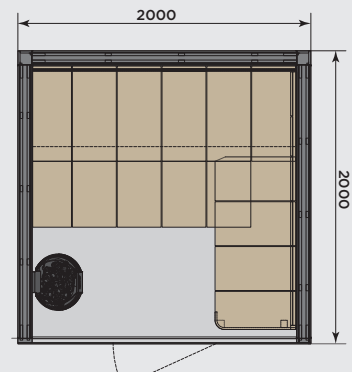

Relax - and enjoy the healing heat of the Ventura sauna!

Features

- Easy installation
- Versatile material selection (Ventura panels always inside the cabin)
- Streamlined look with full glass front and enhanced Ventura panels
- Measures and lay-out easily modifiable
- Enhanced PIR insulation
- Available as a hybrid sauna

Product details

- High performance (PIR insulation) for energy efficiency
- Glass wall made of single pane 8mm tempered glass
- Ventura benches with high quality ash veneer on top
- External and internal panels with high quality ash veneer on top
- Wall thickness ca. 100mm width
- Sauna heater sold separately

SHV1620

SHV2020

Wall material

Ash

Bench material

Ash

Technical details	SHV1620	SHV2020
Persons	1-3	1-6
Width x Depth x Height	2000x1600x2100	2000x2000x2100
Net weight, kg	315	360
Recommended heating output, kW	4-6	9-16