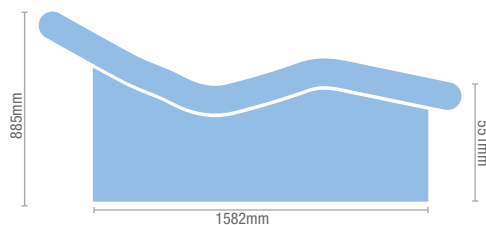

Dorset Lounger

Product ID	Range	Description	Overall Size
M0040	Dorset	Standard Lounger	1973 x 885 x 700mm
M0050	Dorset	Lounger inc. Barrier Pipe for Water System	1973 x 885 x 700mm
M0060	Dorset	Lounger inc. Electric Heating Loom	1973 x 885 x 700mm