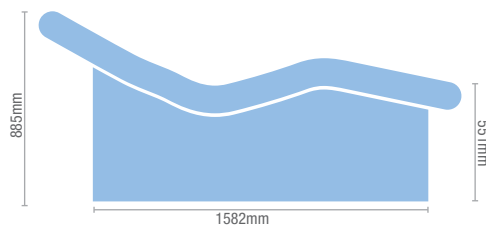

Somerset Lounger

Product ID	Range	Description	Overall Size
M0010	Somerset	Standard Lounger	1973 x 885 x 700mm
M0020	Somerset	Lounger inc. Barrier Pipe for Water System	1973 x 885 x 700mm
M0030	Somerset	Lounger inc. Electric Heating Loom	1973 x 885 x 700mm