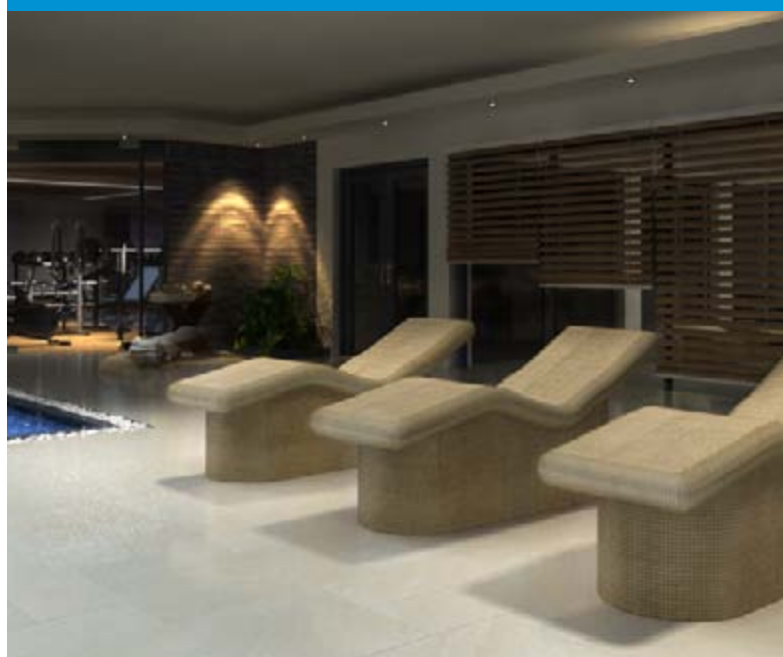

PCS Spa Elements Relaxation Loungers

Simple Installation

Heated surface options

Energy efficient

Tile ready surface

Standard and bespoke profiles

Product Overview

Designed with comfort in mind, PCS Heated Loungers are the perfect addition for poolside reclining, spa treatments or simply to relax on in your garden.

Our range of loungers is available with the option of factory fitted heating systems which can be integrated into existing site services.

The units can be supplied either with an electric heating wiring loom and thermostatic controls, or can be fitted with barrier pipe for connection to an existing underfloor water heating system.

Applications

- Poolside
- Spa treatments
- Bespoke bathrooms
- Garden terraces

Relax and Unwind!

Stylish and comfortable, the PCS Relaxation Loungers are uncompromisingly indulgent. An endless choice of tiles compliment the loungers creating a unique, and undeniably beautiful result.