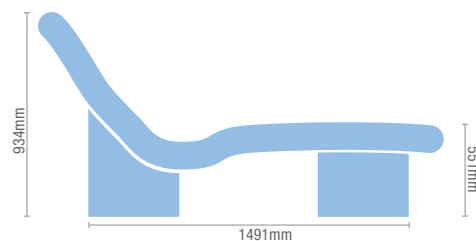

Devon Lounger

Product ID	Range	Description	Overall Size
M0080	Devon	Standard Lounger	1865 x 934 x 700mm
M0090	Devon	Lounger inc. Barrier Pipe for Water System	1865 x 934 x 700mm
M0100	Devon	Lounger inc. Electric Heating Loom	1865 x 934 x 700mm